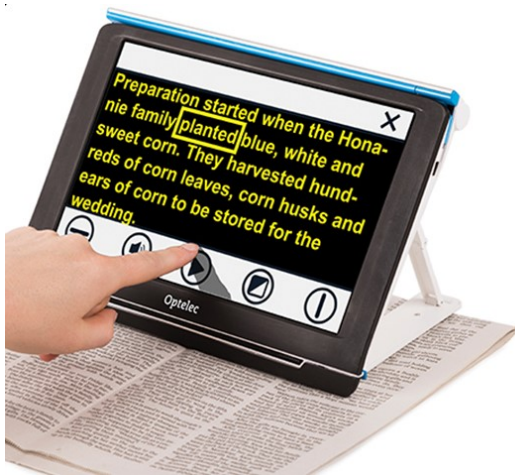

Pacific Vision
see more with technology!

Compact 10 HD with Speech

Handheld Electronic Magnifier

The **Compact 10 HD Speech** offers all benefits of a desktop video magnifier, but in a much smaller, foldable, and portable design.

The **Compact 10 HD Speech** is an ideal solution to magnify and read newspapers, letters, and magazines. But, its **unique swing-out arm** opens a whole new range of possibilities. It effortlessly captures full-page documents and reads them to you. The convenient indicator at the foot of the Compact 10 HD Speech tells you exactly where to place the document you want to read. Just place the document, take a snapshot, and relax while the Compact 10 HD Speech reads text to you.

With the arm unfolded, you can also easily look at photos, view medicine packaging, and read round cans, without being restricted in your movements. The arm even allows you to write your signature and finish crossword puzzles.

About the Compact 10 HD with Speech

- 10-inch HD touchscreen
- Full colour & selectable false colours for easier reading
- Text-to-Speech: listen as the Compact 10 HD Speech reads full pages of text to you
- Convenient indicator that helps you align full page documents perfectly below the swing-out camera
- Unique writing arm
- 3 cameras
 - Reading camera for documents at a table or desk
 - Swing-out full page camera for full page Text-to-Speech and placing your signature
 - Overview camera for seeing objects and text from a short distance
- Instantly powers on, just like your phone
- Clock function