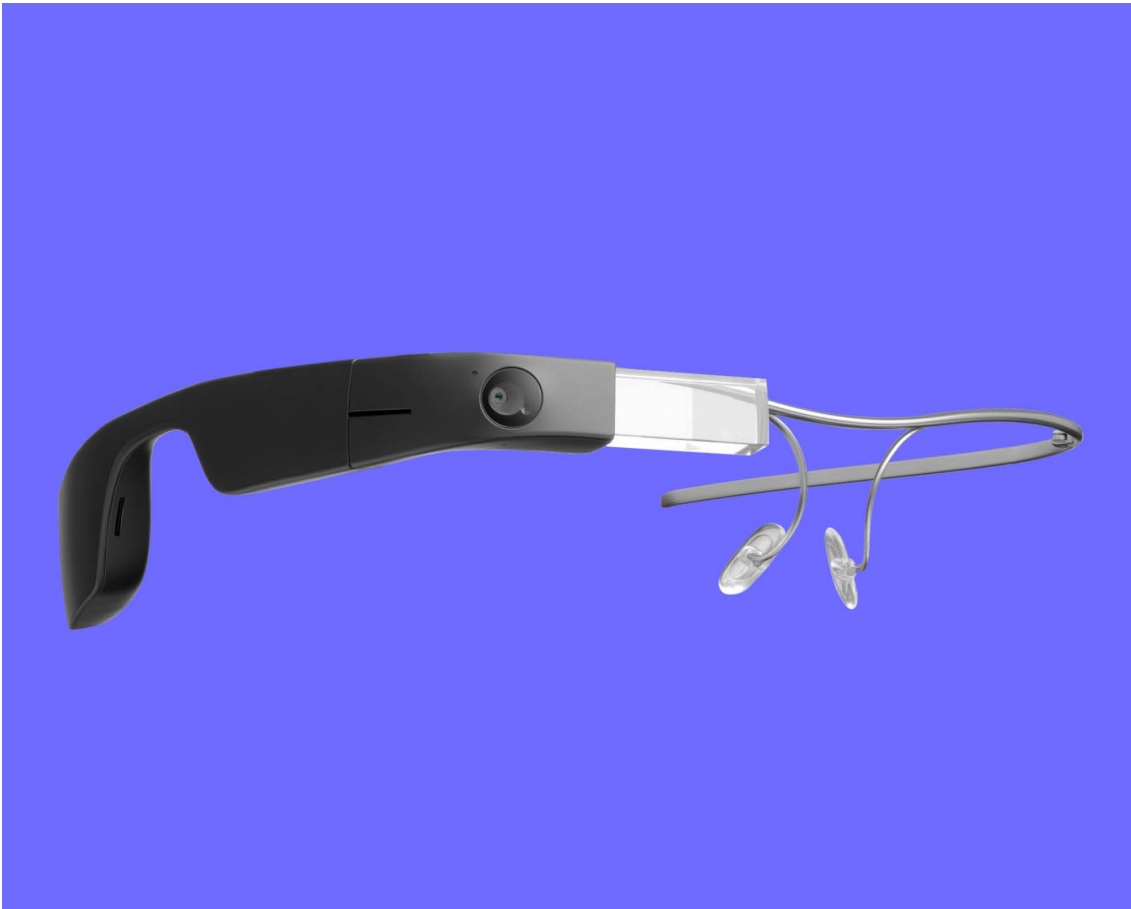

 envision | glasses

LET YOUR GLASSES SPEAK TO YOU

A wearable device that significantly improves the daily life of blind and visually impaired people.

For more information please contact [Pacific Vision International Ltd.](https://www.pacificvision.com)
03 376 5071 • [1lowvision.com](https://www.1lowvision.com) • Email: office@pvi.co

LET YOUR GLASSES SPEAK TO YOU

Envision glasses are AI for your eye. They use the power of speech to make everyday life more accessible for any visual impairment.

Turn any text into speech with **Scan Text**.

In over 60 languages. Reads **handwritten** or printed text.

Make a Quick Call

Call someone you trust to share your point of view with **Video Call**.

Shuffle Through

Read any short text that is in front of you with **Instant Text**.

Camera - 8-MP camera with a wide field-of-view.

Wifi and Bluetooth

Battery - 5-6 hours with regular usage. USB-C supported fast charging.

Audio - Directional Mono Speaker, USB audio and Bluetooth audio.

Robust and Light - Water and Dust resistant. Weighs less than 50 grams.